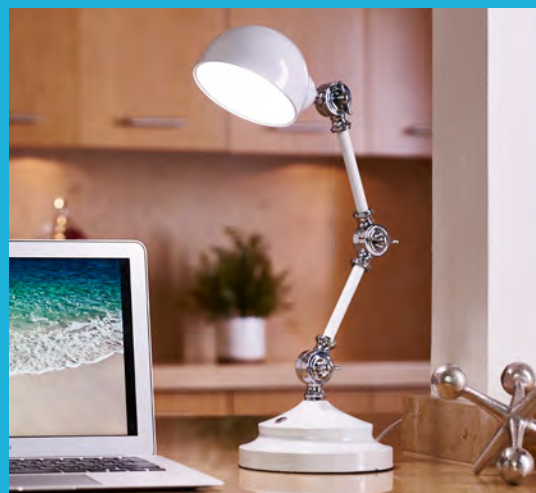

A Healthier way to see

seehealthier.co.uk

OttLite®
wellness series